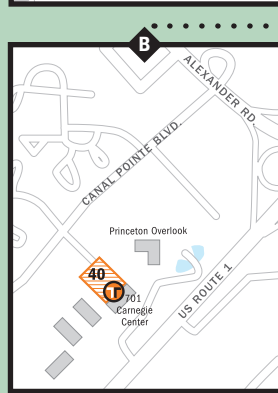

Transportation & Parking Services

Parking Zone & Lot Assignments Map 2010-2011

ZONE 1 Faculty/Staff
Lots 1, 2, 3, 10, 13, 35*, & N. Garage

ZONE 2 Faculty/Staff
Lots 4, 5, 14, 8*, 9*, 11*, 18*, 25, & 26

ZONE 3 Faculty/Staff
Lots 6*, 21, 22, 24, 27, 29, 30, 31, 34, 40, & W. Garage; Lots 16, 17, & 28 for Facilities only

* by assignment only

ZONE 4R Graduate Students
Lot 19, Lawrence Apts., Butler Apts., Edwards Pl. & Dickinson St. Apts., Hibben-Magie Apts., Stanworth Apts., & Millstone Apts.

ZONE 4C Graduate Commuters
Lot 21 & Western Way

ZONE 5 Undergraduate Students
Lots 32 & 33

ZONE 6 Visitors
Lots 21 & 23

NOTICE You must park in your assigned lot and zone. Lots that are not assigned to you within your designated zone are available ONLY when your assigned lot is full. Zone and lot assignments may be found on the vehicle hangtag.