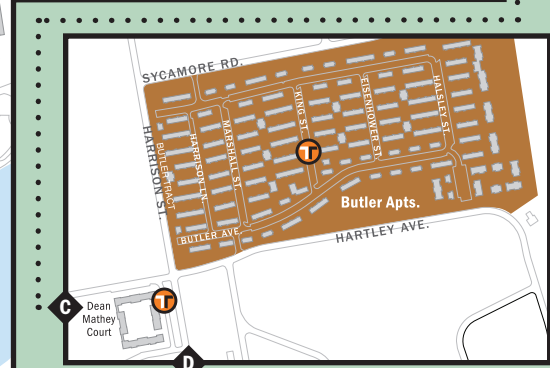

Transportation & Parking Services

Parking Zone & Lot Assignments Map 2010-2011

ZONE 1 Faculty/Staff
Lots 1, 2, 3, 10, 13, 35*, & N. Garage

ZONE 2 Faculty/Staff
Lots 4, 5, 14, 8*, 9*, 11*, 18*, 25, & 26

ZONE 3 Faculty/Staff
Lots 6*, 21, 22, 24, 27, 29, 30, 31, 34, 40, & W. Garage; Lots 16, 17, & 28 for Facilities only

* by assignment only

ZONE 4R Graduate Students
Lot 19, Lawrence Apts., Butler Apts., Edwards Pl. & Dickinson St. Apts., Hibben-Magie Apts., Stanworth Apts., & Millstone Apts.

ZONE 4C Graduate Commuters
Lot 21 & Western Way

ZONE 5 Undergraduate Students
Lots 32 & 33

ZONE 6 Visitors
Lots 21 & 23

NOTICE You must park in your assigned lot and zone. Lots that are not assigned to you within your designated zone are available ONLY when your assigned lot is full. Zone and lot assignments may be found on the vehicle hangtag.