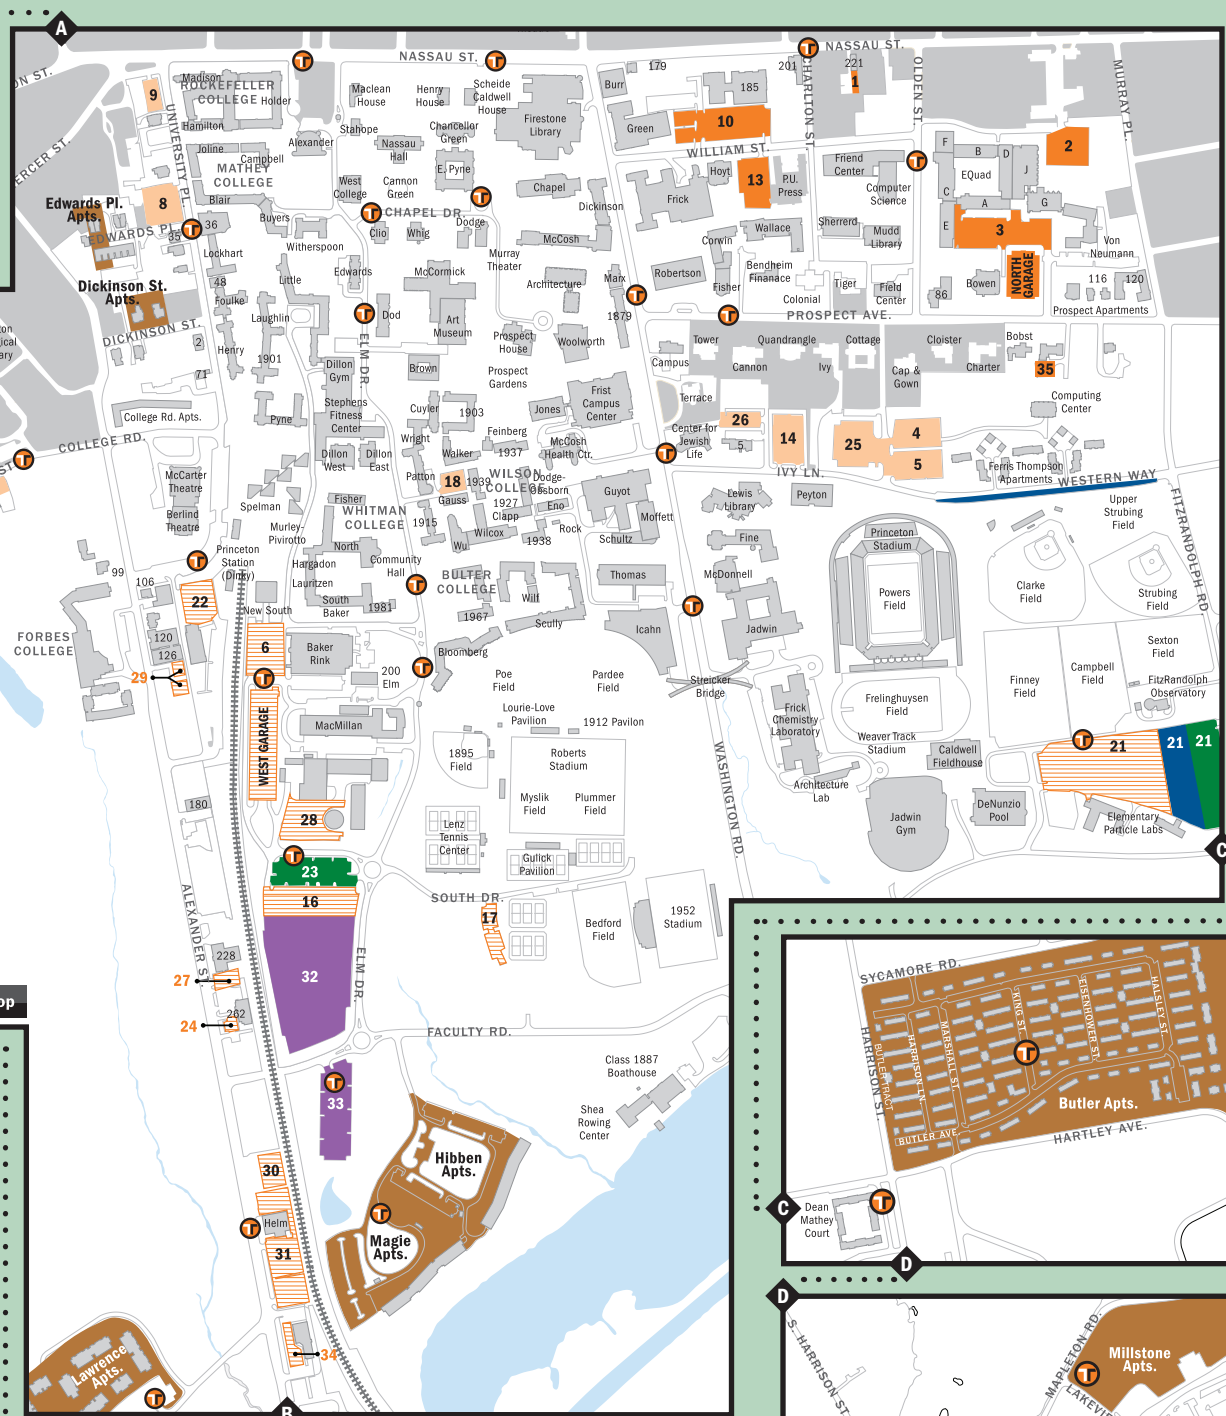

Transportation & Parking Services

Parking Zone & Lot Assignments Map 2010-2011

ZONE 1 Faculty/Staff
Lots 1, 2, 3, 10, 13, 35*, & N. Garage

ZONE 2 Faculty/Staff
Lots 4, 5, 14, 8*, 9*, 11*, 18*, 25, & 26

ZONE 3 Faculty/Staff
Lots 6*, 21, 22, 24, 27, 29, 30, 31, 34, 40, & W. Garage; Lots 16, 17, & 28 for Facilities only

* by assignment only

ZONE 4R Graduate Students
Lot 19, Lawrence Apts., Butler Apts., Edwards Pl. & Dickinson St. Apts., Hibben-Magie Apts., Stanworth Apts., & Millstone Apts.

ZONE 4C Graduate Commuters
Lot 21 & Western Way

ZONE 5 Undergraduate Students
Lots 32 & 33

ZONE 6 Visitors
Lots 21 & 23

NOTICE You must park in your assigned lot and zone. Lots that are not assigned to you within your designated zone are available ONLY when your assigned lot is full. Zone and lot assignments may be found on the vehicle hangtag.